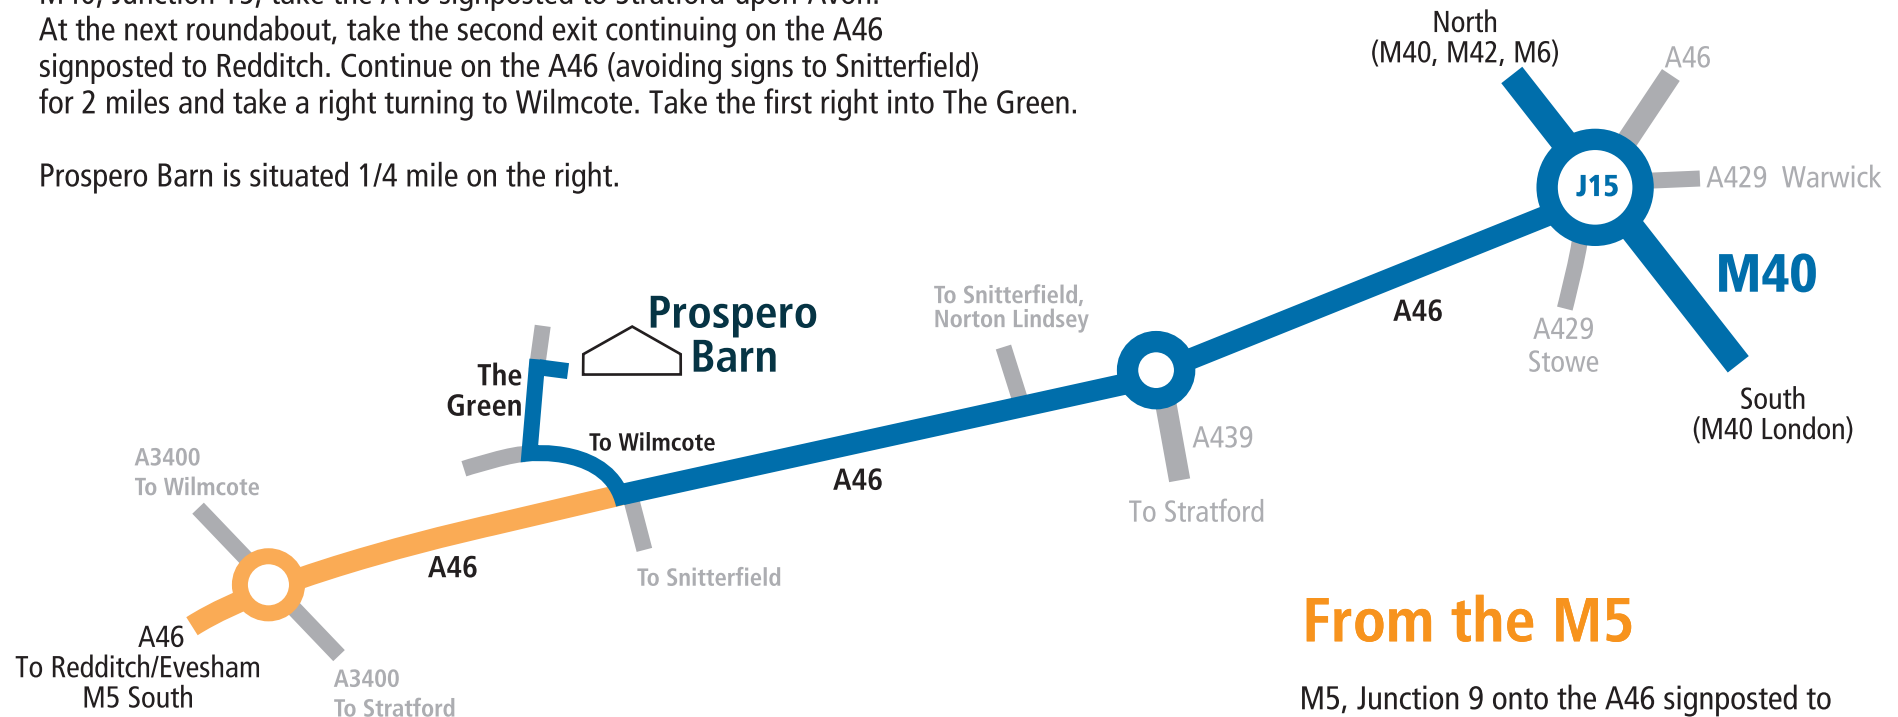

# Location Map

## From the M40

M40, Junction 15, take the A46 signposted to Stratford-upon-Avon. At the next roundabout, take the second exit continuing on the A46 signposted to Redditch. Continue on the A46 (avoiding signs to Snitterfield) for 2 miles and take a right turning to Wilmcote. Take the first right into The Green.

Prospero Barn is situated 1/4 mile on the right.

## From the M5

M5, Junction 9 onto the A46 signposted to Evesham/Stratford-upon-Avon. Follow the A46 past Evesham and Alcester. **Continue** on the A46 towards Warwick (crossing the A3400/Stratford). Do not go into Stratford. Take the first left off the A46 signposted to Wilmcote. Take first right into The Green. Prospero Barn is situated 1/4 mile on the right.